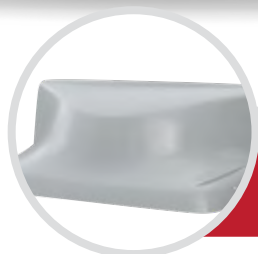

VIEW OTHER CONV. AIR DEFLECTORS ▶

LOCATE A DEALER AT HINO.COM/DEALERS AND PLACE YOUR ORDER