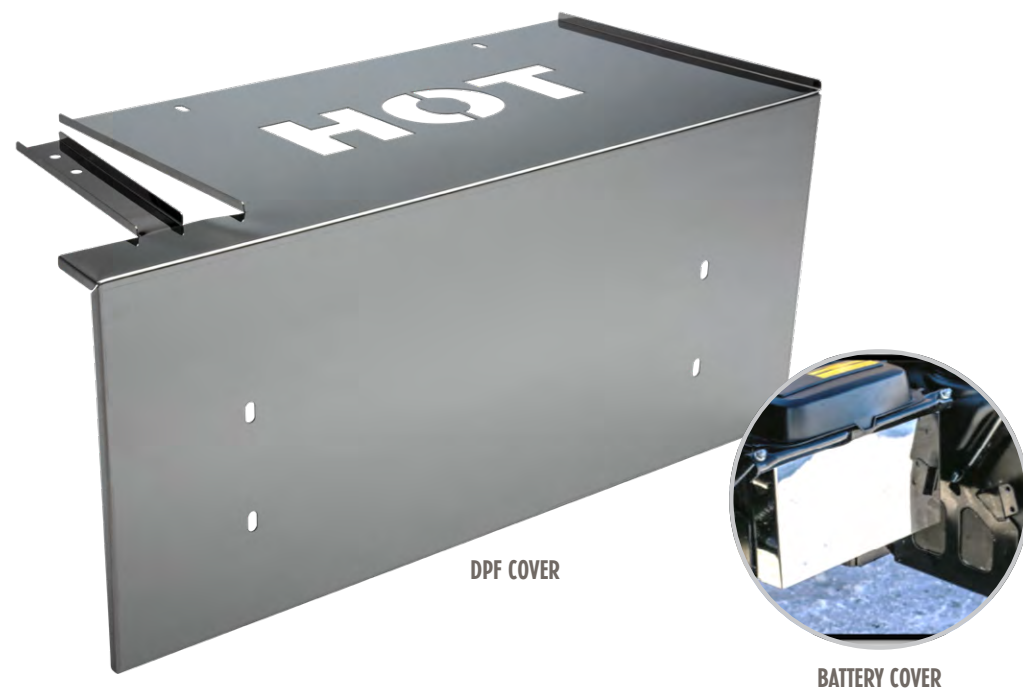

▶ Bumpers & Accessories	5	▶ License Plate Covers	17	▶ Windshields	29
▶ Covers	6	▶ Mirrors	18		
▶ Locking DEF Cap	8	▶ Rock Guards	20		
▶ Locking Fuel Caps	9	▶ Steps	21		
▶ Anti-Siphon	10	▶ Sun Visors	22		
▶ Fog Lamps	11	▶ Tool Boxes	24		
▶ Hood Deflectors	13	▶ Chrome Trim	25		
▶ Air Deflectors	14	▶ Window Visors	27		
▶ Air/Electric Train Horn	16				

COVERS COE

Add some shine and accent to the side of your COE cab with these battery and DPF covers.

APPLICABLE MODELS

MY 2012–2020
155 / 195 COE Models

SPECIFICATIONS

SPECIFICATIONS	PART #
DPF Cover 304-X10 Mirror Finish Stainless Steel	HN001234132
Battery Cover 304-X10 Mirror Finish Stainless Steel	HN001234114